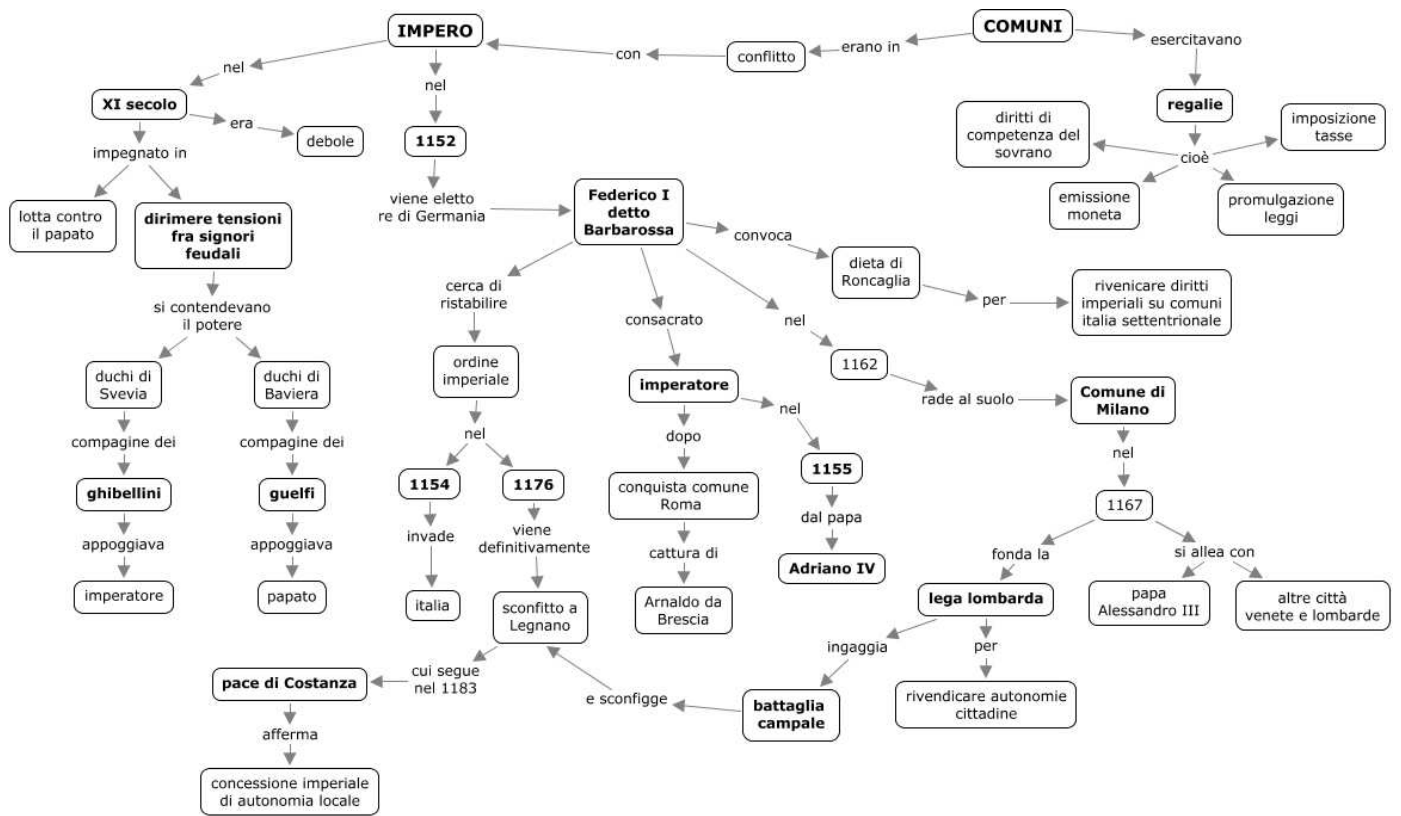

Ascolta la mappa!

This Concept Map was created with
 IHMC CmapTools

This Concept Map was created with  IHMC CmapTools

-  703 Chartreuse
-  791 Very Dark Cornflower Blue
-  500 Very Dark Blue Green
-  935 Dark Avocado Green
-  936 Very Dark Avocado Green
-  535 Very Light Ash Gray
-  3842 Dark Wedgewood
-  3807 Cornflower Blue
-  334 Medium Baby Blue
-  799 Medium Delft Blue
-  3839 Medium Lavender Blue
-  435 Very Light Brown
-  611 Drab Brown
-  931 Medium Antique Blue
-  3828 Hazelnut Brown
-  976 Medium Golden Brown
-  783 Medium Topaz
-  524 Very Light Fern Green
-  793 Medium Cornflower Blue
-  3755 Baby Blue
-  3840 Light Lavender Blue
-  676 Light Old Gold
-  928 Very Light Gray Green
-  3756 Ultra Very Light Baby Blue