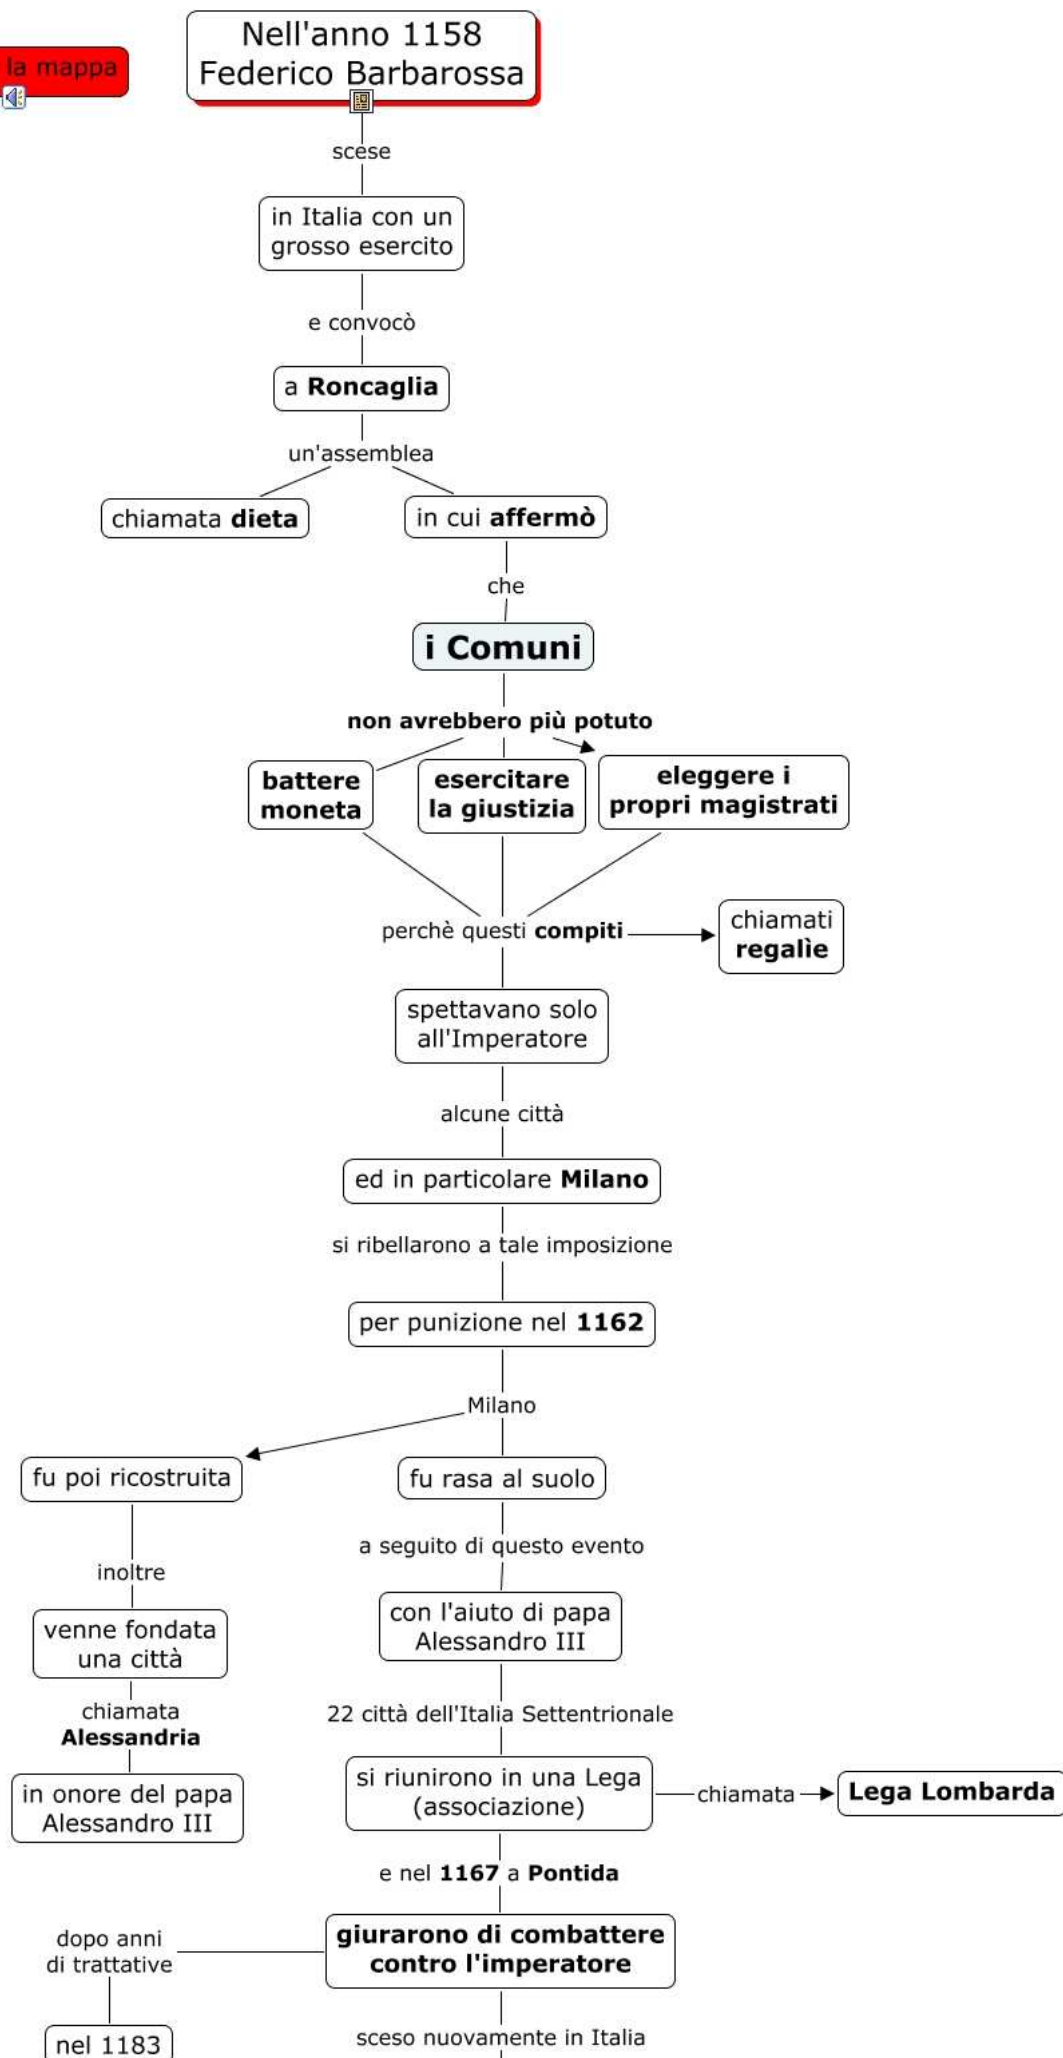

Ascolta la mappa!

This Concept Map was created with
 IHMC CmapTools

This Concept Map was created with  IHMC CmapTools

-  703 Chartreuse
-  791 Very Dark Cornflower Blue
-  500 Very Dark Blue Green
-  935 Dark Avocado Green
-  936 Very Dark Avocado Green
-  535 Very Light Ash Gray
-  3842 Dark Wedgewood
-  3807 Cornflower Blue
-  334 Medium Baby Blue
-  799 Medium Delft Blue
-  3839 Medium Lavender Blue
-  435 Very Light Brown
-  611 Drab Brown
-  931 Medium Antique Blue
-  3828 Hazelnut Brown
-  976 Medium Golden Brown
-  783 Medium Topaz
-  524 Very Light Fern Green
-  793 Medium Cornflower Blue
-  3755 Baby Blue
-  3840 Light Lavender Blue
-  676 Light Old Gold
-  928 Very Light Gray Green
-  3756 Ultra Very Light Baby Blue