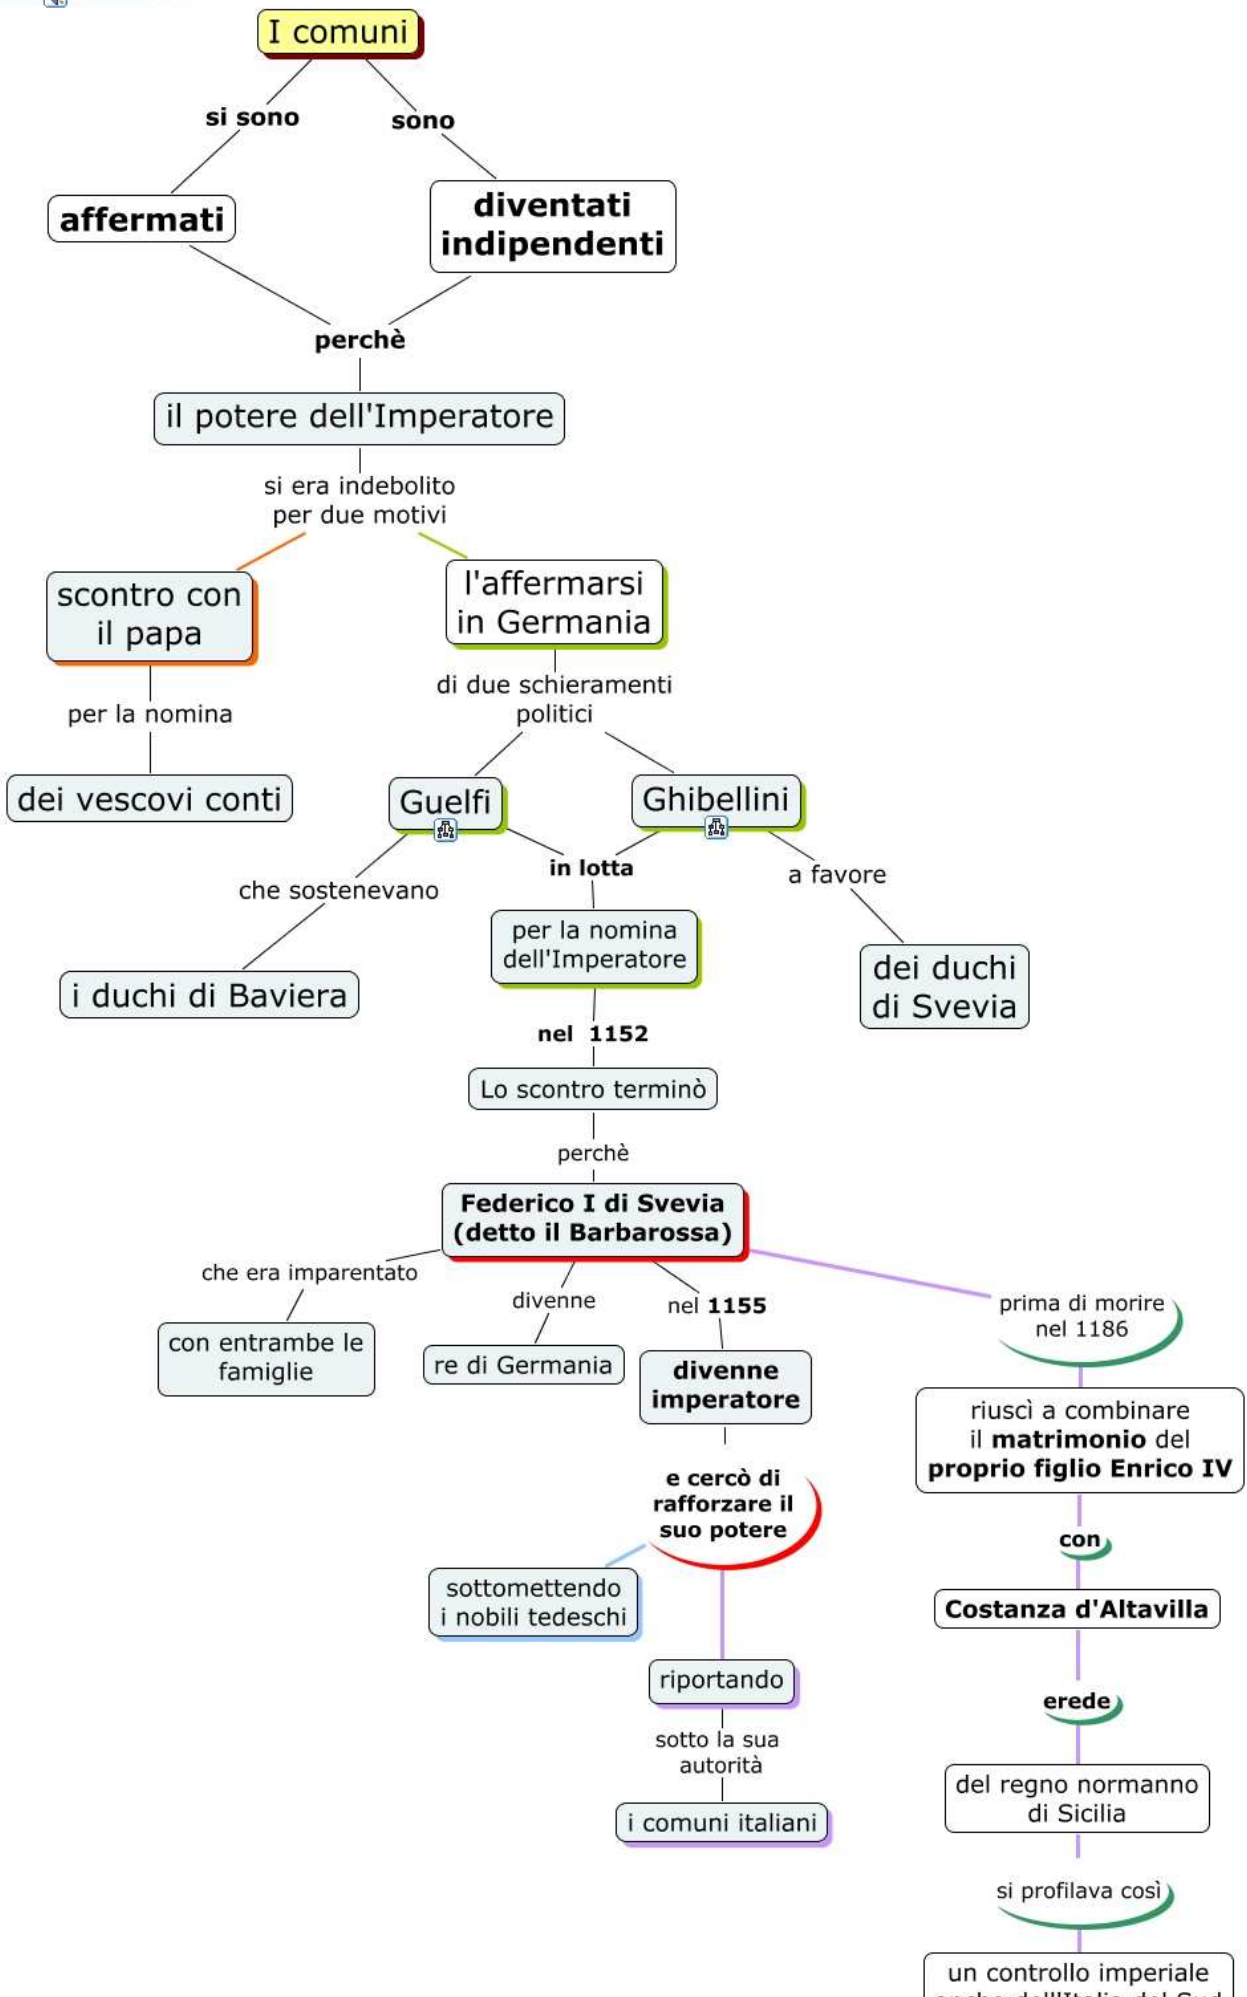

Ascolta la mappa!

This Concept Map was created with
 IHMC CmapTools

This Concept Map was created with  IHMC CmapTools

-  703 Chartreuse
-  791 Very Dark Cornflower Blue
-  500 Very Dark Blue Green
-  935 Dark Avocado Green
-  936 Very Dark Avocado Green
-  535 Very Light Ash Gray
-  3842 Dark Wedgewood
-  3807 Cornflower Blue
-  334 Medium Baby Blue
-  799 Medium Delft Blue
-  3839 Medium Lavender Blue
-  435 Very Light Brown
-  611 Drab Brown
-  931 Medium Antique Blue
-  3828 Hazelnut Brown
-  976 Medium Golden Brown
-  783 Medium Topaz
-  524 Very Light Fern Green
-  793 Medium Cornflower Blue
-  3755 Baby Blue
-  3840 Light Lavender Blue
-  676 Light Old Gold
-  928 Very Light Gray Green
-  3756 Ultra Very Light Baby Blue