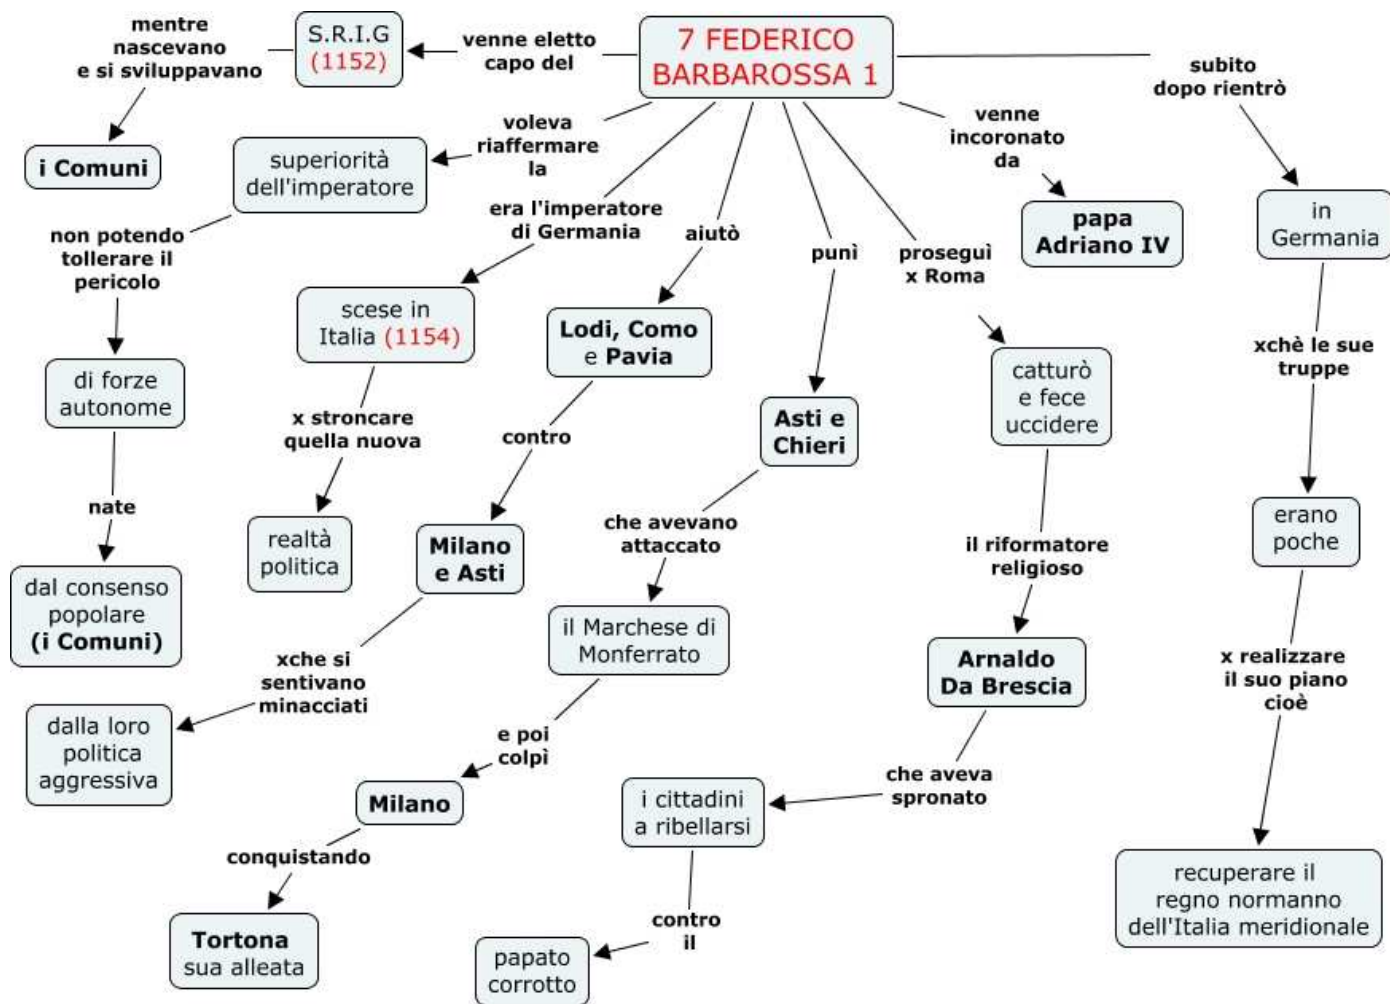

Ascolta la mappa!

This Concept Map was created with
 IHMC CmapTools

This Concept Map was created with  IHMC CmapTools

-  703 Chartreuse
-  791 Very Dark Cornflower Blue
-  500 Very Dark Blue Green
-  935 Dark Avocado Green
-  936 Very Dark Avocado Green
-  535 Very Light Ash Gray
-  3842 Dark Wedgewood
-  3807 Cornflower Blue
-  334 Medium Baby Blue
-  799 Medium Delft Blue
-  3839 Medium Lavender Blue
-  435 Very Light Brown
-  611 Drab Brown
-  931 Medium Antique Blue
-  3828 Hazelnut Brown
-  976 Medium Golden Brown
-  783 Medium Topaz
-  524 Very Light Fern Green
-  793 Medium Cornflower Blue
-  3755 Baby Blue
-  3840 Light Lavender Blue
-  676 Light Old Gold
-  928 Very Light Gray Green
-  3756 Ultra Very Light Baby Blue