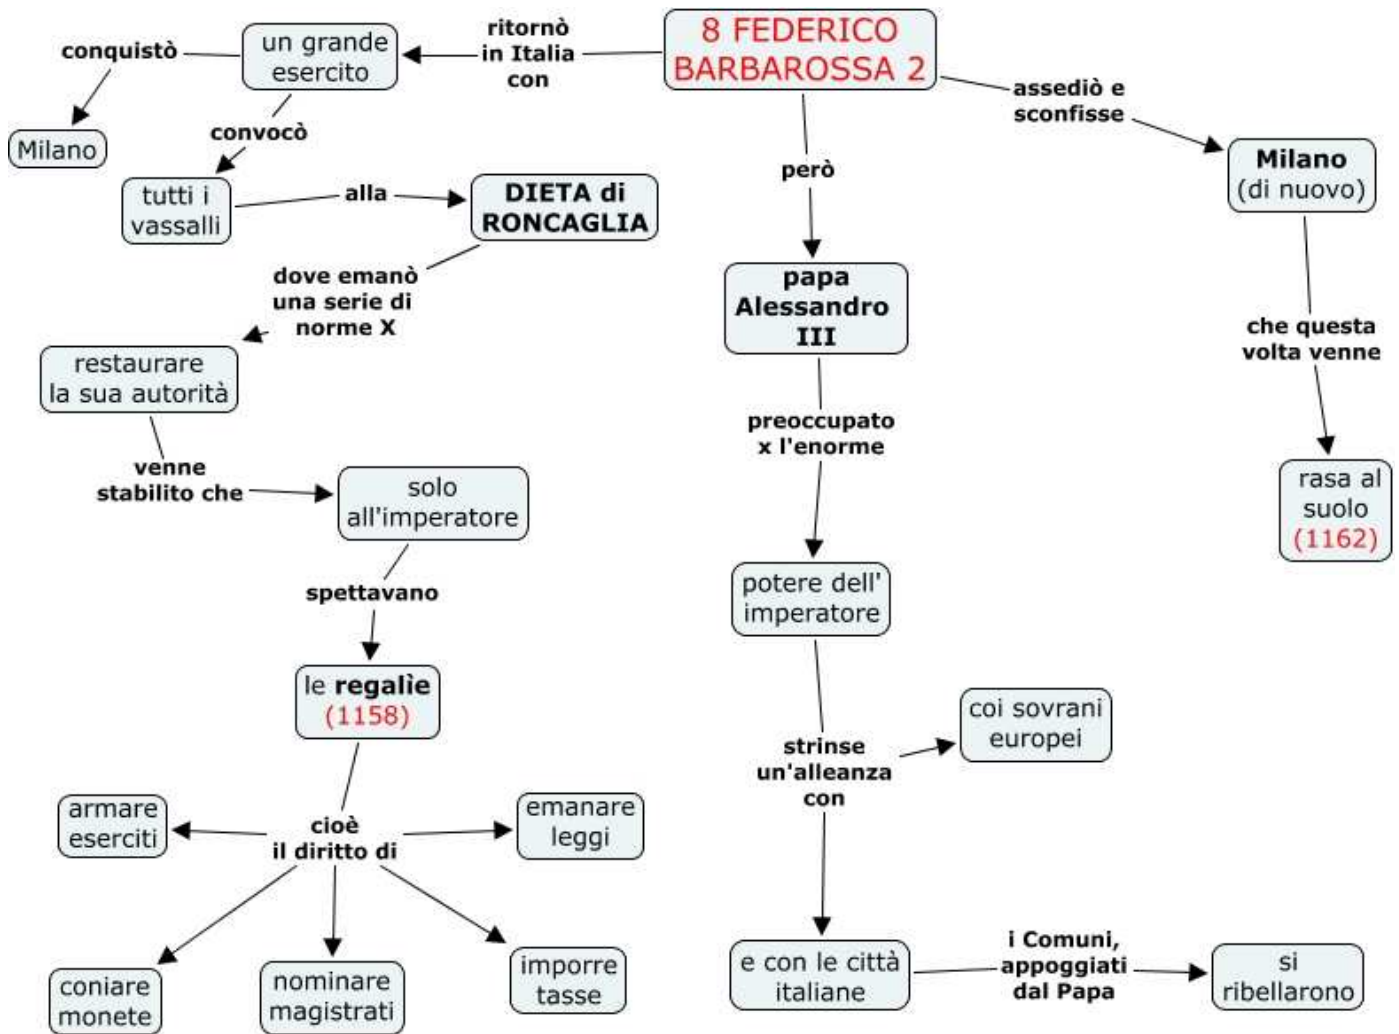

Ascolta la mappa!

This Concept Map was created with
 IHMC CmapTools

This Concept Map was created with  IHMC CmapTools

-  703 Chartreuse
-  791 Very Dark Cornflower Blue
-  500 Very Dark Blue Green
-  935 Dark Avocado Green
-  936 Very Dark Avocado Green
-  535 Very Light Ash Gray
-  3842 Dark Wedgewood
-  3807 Cornflower Blue
-  334 Medium Baby Blue
-  799 Medium Delft Blue
-  3839 Medium Lavender Blue
-  435 Very Light Brown
-  611 Drab Brown
-  931 Medium Antique Blue
-  3828 Hazelnut Brown
-  976 Medium Golden Brown
-  783 Medium Topaz
-  524 Very Light Fern Green
-  793 Medium Cornflower Blue
-  3755 Baby Blue
-  3840 Light Lavender Blue
-  676 Light Old Gold
-  928 Very Light Gray Green
-  3756 Ultra Very Light Baby Blue