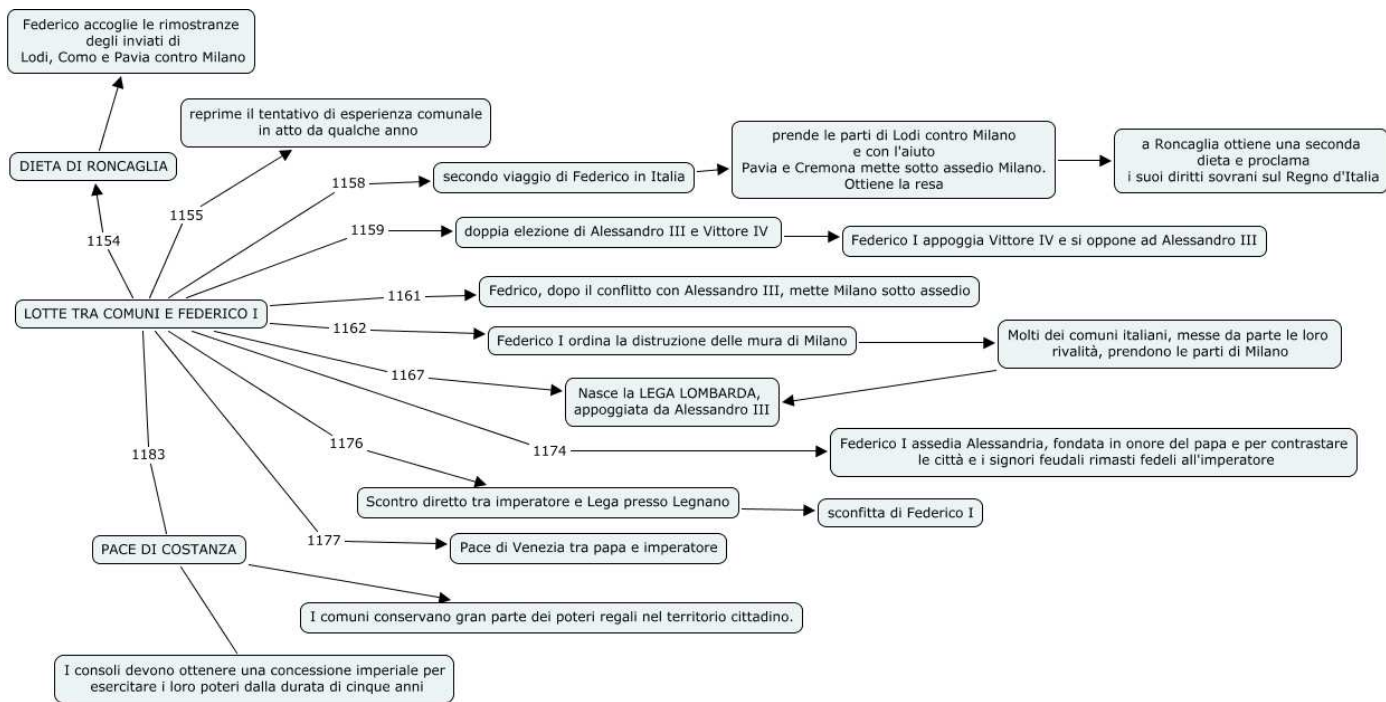

Ascolta la mappa!

This Concept Map was created with
 IHMC CmapTools

This Concept Map was created with  IHMC CmapTools

-  703 Chartreuse
-  791 Very Dark Cornflower Blue
-  500 Very Dark Blue Green
-  935 Dark Avocado Green
-  936 Very Dark Avocado Green
-  535 Very Light Ash Gray
-  3842 Dark Wedgewood
-  3807 Cornflower Blue
-  334 Medium Baby Blue
-  799 Medium Delft Blue
-  3839 Medium Lavender Blue
-  435 Very Light Brown
-  611 Drab Brown
-  931 Medium Antique Blue
-  3828 Hazelnut Brown
-  976 Medium Golden Brown
-  783 Medium Topaz
-  524 Very Light Fern Green
-  793 Medium Cornflower Blue
-  3755 Baby Blue
-  3840 Light Lavender Blue
-  676 Light Old Gold
-  928 Very Light Gray Green
-  3756 Ultra Very Light Baby Blue